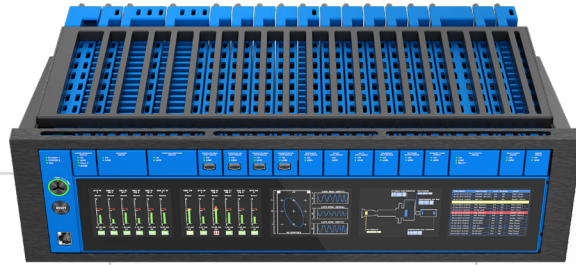

Orbit 60 Series

architected with intrinsic cybersecurity and data integration and segregation

100x
processing power vs. industry standard—with variable signal processing

50%
smaller than industry standard

2x
the channel count compared to industry average

UNMATCHED GLOBAL EXPERIENCE

60
years of innovation

100,000
rack monitoring systems

6,000,000
sensors deployed globally

EVOLVED FROM THE TRUSTED 3500 SERIES